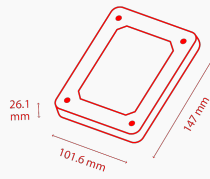

PC

P300 Desktop PC Hard Drive

Performance that meets demands

3 2 1 500
TB TB TB GB

Color

Toshiba's 3.5-inch P300 Desktop PC Hard Drive delivers a high performance for professionals. With its dual-stage actuator, you can count on smooth, responsive computing. What's more, your data and media is secured with a ramp loading design, as well as a shock sensor. The P300 is available in capacities up to 3 TB.

Tools

[TOSHIBA Storage Diagnostic Tool.zip](#) 

Product Specifications

Basic Specifications

Form factor	3.5-inch
Interface	SATA 6.0 Gbit/s)
Advanced Format (AF)	Yes
RoHS compatible	Yes
Halogen Free	Yes
Shock Sensor	Yes

Physical

Dimensions	147 (L) x 101.6 (W) x 26.1 (H) mm
-------------------	-----------------------------------

Weight (approx.)	680 g max. (2 TB, 3 TB), 450 g max. (500 GB, 1 TB)
-------------------------	--